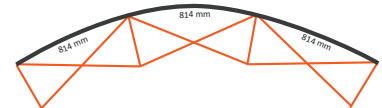

3x3 Curved (PUM33CE)

Number of extra prints: 3
Actual size of print: 814 * 2236mm (W/H)
Total (actual) extra size: 2442 * 2236mm (W/H)