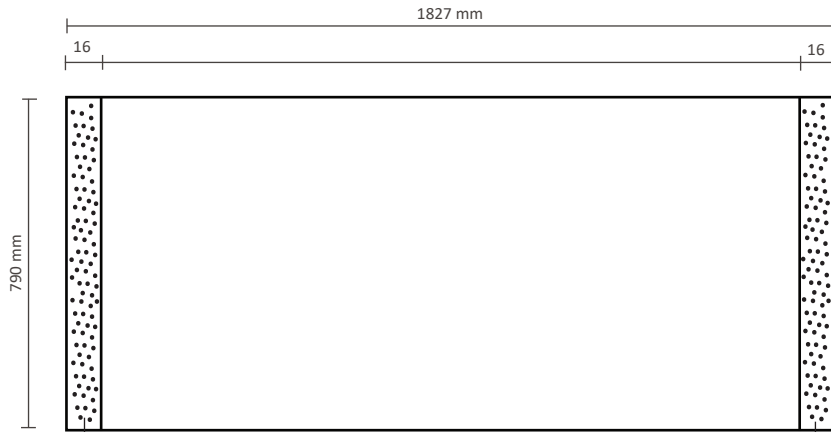

Pop-Up Magnetic 2x3 Straight (PUM23S)

Graphical specifications

- Number of prints: 4
- Actual size of print:
 - *Front side, 2 panels: 732 * 2236mm (W/H)
 - *Left / right side, 2 panels: 672 * 2236mm (W/H)
- Actual total size: 2808 * 2236mm (W/H)

Pop-Up Magnetic 5x3 Straight (PUM53S)

Graphical specifications

Number of prints: 7

Actual size of print:

- *Front side, 5 panels: 732 * 2236mm (W/H)
- *Left / right side, 2 panels: 672 * 2236mm (W/H)

Actual total size: 5004 * 2236mm (W/H)

3x3 Straight (PUM33SE)

Number of extra prints: 3
Actual size of print: 732 * 2236mm (W/H)
Total (actual) extra size: 2196 * 2236mm (W/H)

4x3 Straight (PUM43SE)

Number of extra prints: 4
Actual size of print: 732 * 2236mm (W/H)
Total (actual) extra size: 2928 * 2236mm (W/H)

5x3 Straight (PUM53SE)

Number of extra prints: 5
Actual size of print: 732 * 2236mm (W/H)
Total (actual) extra size: 3660 * 2236mm (W/H)

Hard Case

Graphical specifications

1,6 cm Velcro loop on **back side**