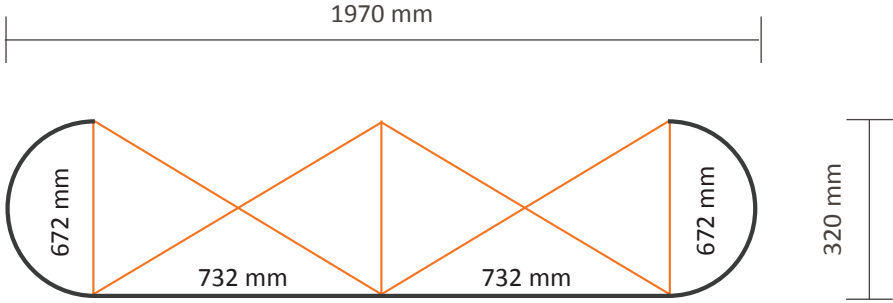

Pop-Up Magnetic 2x3 Straight (PUM23S)

Graphical specifications

- Number of prints: 4
- Actual size of print:
 - *Front side, 2 panels: 732 * 2236mm (W/H)
 - *Left / right side, 2 panels: 672 * 2236mm (W/H)
- Actual total size: 2808 * 2236mm (W/H)

Pop-Up Magnetic 3x3 Straight (PUM33S)

Graphical specifications

Number of prints: 5

Actual size of print:

- *Front side, 3 panels: 732 * 2236mm (W/H)
- *Left / right side, 2 panels: 672 * 2236mm (W/H)

Actual total size: 3540 * 2236mm (W/H)

Pop-Up Magnetic 4x3 Straight (PUM43S)

Graphical specifications

Number of prints: 6
 Actual size of print:
 *Front side, 4 panels: 732 * 2236mm (W/H)
 *Left / right side, 2 panels: 672 * 2236mm (W/H)
 Actual total size: 4272 * 2236mm (W/H)

Pop-Up Magnetic 5x3 Straight (PUM53S)

Graphical specifications

Number of prints: 7

Actual size of print:

- *Front side, 5 panels: 732 * 2236mm (W/H)
- *Left / right side, 2 panels: 672 * 2236mm (W/H)

Actual total size: 5004 * 2236mm (W/H)