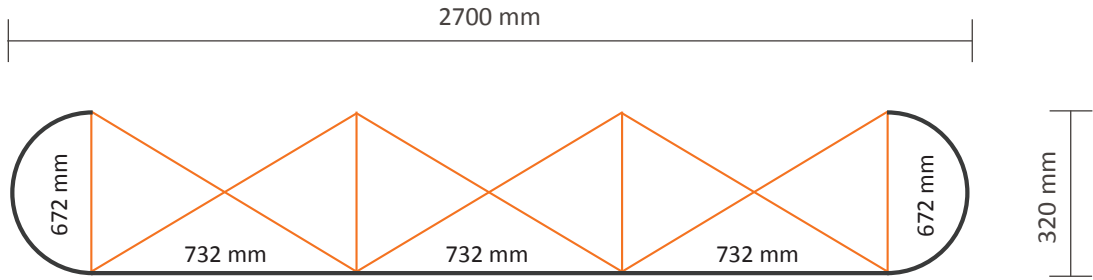

Pop-Up Magnetic 2x3 Straight (PUM23S)

Graphical specifications

- Number of prints: 4
- Actual size of print:
 - *Front side, 2 panels: 732 * 2236mm (W/H)
 - *Left / right side, 2 panels: 672 * 2236mm (W/H)
- Actual total size: 2808 * 2236mm (W/H)

Pop-Up Magnetic 3x3 Straight (PUM33S)

Graphical specifications

Number of prints: 5

Actual size of print:

- *Front side, 3 panels: 732 * 2236mm (W/H)
- *Left / right side, 2 panels: 672 * 2236mm (W/H)

Actual total size: 3540 * 2236mm (W/H)

Pop-Up Magnetic 4x3 Straight (PUM43S)

Graphical specifications

Number of prints: 6
 Actual size of print:
 *Front side, 4 panels: 732 * 2236mm (W/H)
 *Left / right side, 2 panels: 672 * 2236mm (W/H)
 Actual total size: 4272 * 2236mm (W/H)

Pop-Up Magnetic 5x3 Straight (PUM53S)

Graphical specifications

Number of prints: 7

Actual size of print:

- *Front side, 5 panels: 732 * 2236mm (W/H)
- *Left / right side, 2 panels: 672 * 2236mm (W/H)

Actual total size: 5004 * 2236mm (W/H)