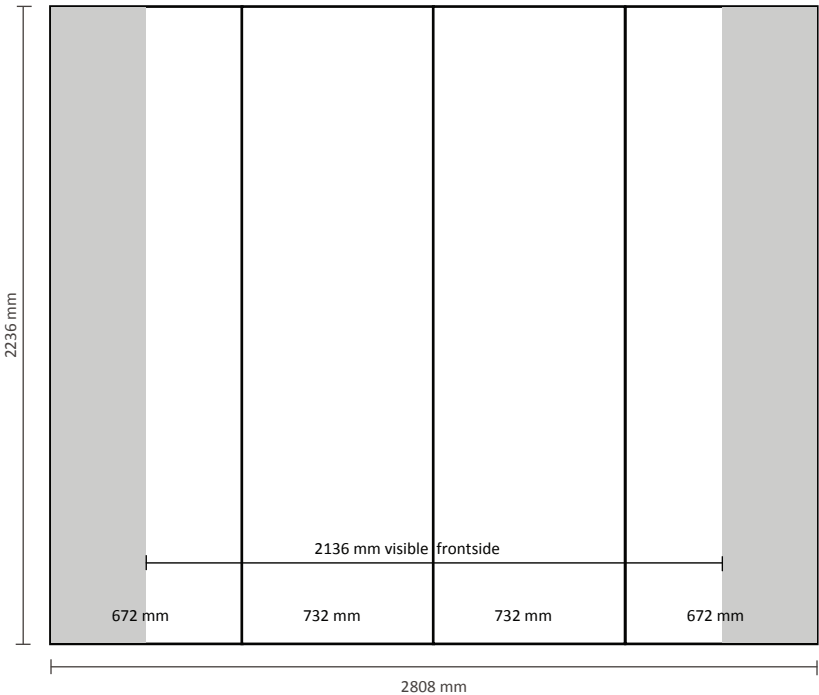

Pop-Up Magnetic 2x3 Straight (PUM23S)

Graphical specifications

- Number of prints: 4
- Actual size of print:
 - *Front side, 2 panels: 732 * 2236mm (W/H)
 - *Left / right side, 2 panels: 672 * 2236mm (W/H)
- Actual total size: 2808 * 2236mm (W/H)

Pop-Up Magnetic 3x3 Straight (PUM33S)

Graphical specifications

Number of prints: 5

Actual size of print:

- *Front side, 3 panels: 732 * 2236mm (W/H)
- *Left / right side, 2 panels: 672 * 2236mm (W/H)

Actual total size: 3540 * 2236mm (W/H)

Pop-Up Magnetic 4x3 Straight (PUM43S)

Graphical specifications

Number of prints: 6
 Actual size of print:
 *Front side, 4 panels: 732 * 2236mm (W/H)
 *Left / right side, 2 panels: 672 * 2236mm (W/H)
 Actual total size: 4272 * 2236mm (W/H)

Pop-Up Magnetic 5x3 Straight (PUM53S)

Graphical specifications

Number of prints: 7

Actual size of print:

- *Front side, 5 panels: 732 * 2236mm (W/H)
- *Left / right side, 2 panels: 672 * 2236mm (W/H)

Actual total size: 5004 * 2236mm (W/H)