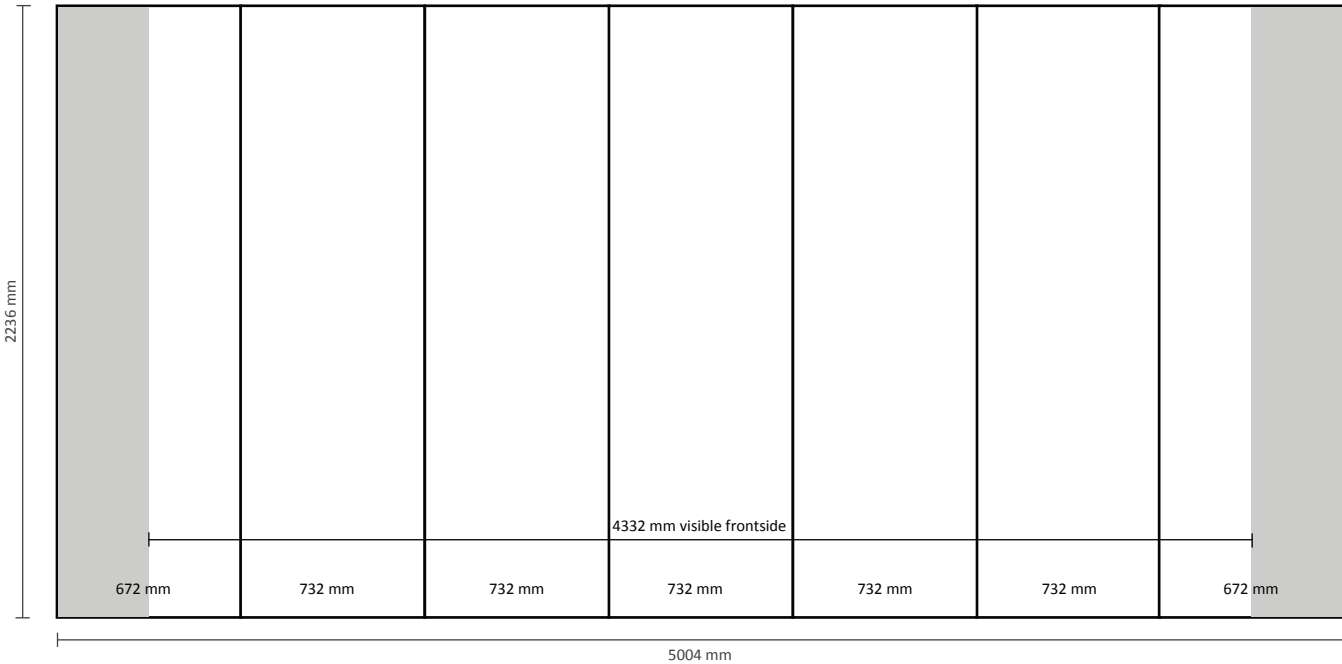

Pop-Up Magnetic 2x3 Straight (PUM23S)

Graphical specifications

- Number of prints: 4
- Actual size of print:
 - *Front side, 2 panels: 732 * 2236mm (W/H)
 - *Left / right side, 2 panels: 672 * 2236mm (W/H)
- Actual total size: 2808 * 2236mm (W/H)

Pop-Up Magnetic 3x3 Straight (PUM33S)

Graphical specifications

Number of prints: 5

Actual size of print:

- *Front side, 3 panels: 732 * 2236mm (W/H)
- *Left / right side, 2 panels: 672 * 2236mm (W/H)

Actual total size: 3540 * 2236mm (W/H)

Pop-Up Magnetic 4x3 Straight (PUM43S)

Graphical specifications

Number of prints: 6
 Actual size of print:
 *Front side, 4 panels: 732 * 2236mm (W/H)
 *Left / right side, 2 panels: 672 * 2236mm (W/H)
 Actual total size: 4272 * 2236mm (W/H)

Pop-Up Magnetic 5x3 Straight (PUM53S)

Graphical specifications

Number of prints: 7

Actual size of print:

- *Front side, 5 panels: 732 * 2236mm (W/H)
- *Left / right side, 2 panels: 672 * 2236mm (W/H)

Actual total size: 5004 * 2236mm (W/H)