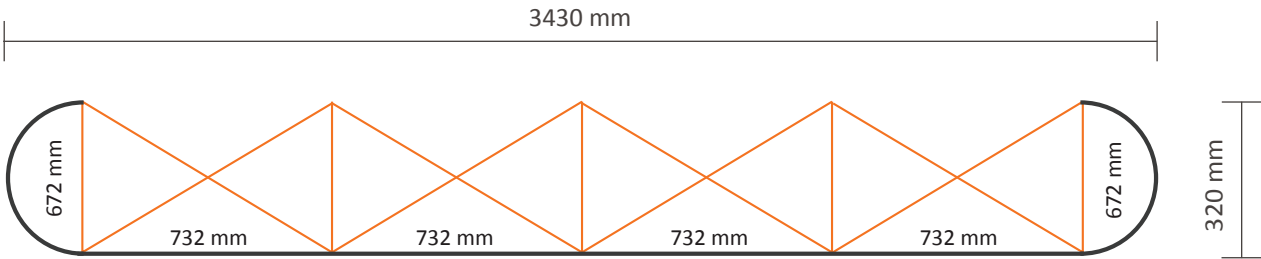

Pop-Up Magnetic 2x3 Straight (PUM23S)

Graphical specifications

- Number of prints: 4
- Actual size of print:
 - *Front side, 2 panels: 732 * 2236mm (W/H)
 - *Left / right side, 2 panels: 672 * 2236mm (W/H)
- Actual total size: 2808 * 2236mm (W/H)

Pop-Up Magnetic 3x3 Straight (PUM33S)

Graphical specifications

Number of prints: 5

Actual size of print:

- *Front side, 3 panels: 732 * 2236mm (W/H)
- *Left / right side, 2 panels: 672 * 2236mm (W/H)

Actual total size: 3540 * 2236mm (W/H)

Pop-Up Magnetic 4x3 Straight (PUM43S)

Graphical specifications

Number of prints: 6
 Actual size of print:
 *Front side, 4 panels: 732 * 2236mm (W/H)
 *Left / right side, 2 panels: 672 * 2236mm (W/H)
 Actual total size: 4272 * 2236mm (W/H)

Pop-Up Magnetic 5x3 Straight (PUM53S)

Graphical specifications

Number of prints: 7

Actual size of print:

- *Front side, 5 panels: 732 * 2236mm (W/H)
- *Left / right side, 2 panels: 672 * 2236mm (W/H)

Actual total size: 5004 * 2236mm (W/H)