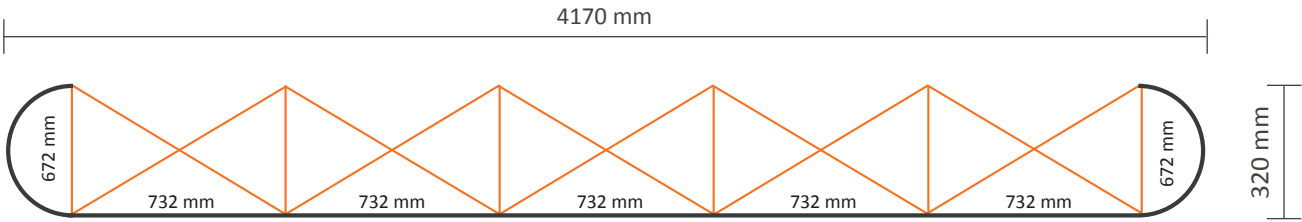

Pop-Up Magnetic 2x3 Straight (PUM23S)

Graphical specifications

- Number of prints: 4
- Actual size of print:
 - *Front side, 2 panels: 732 * 2236mm (W/H)
 - *Left / right side, 2 panels: 672 * 2236mm (W/H)
- Actual total size: 2808 * 2236mm (W/H)

Pop-Up Magnetic 3x3 Straight (PUM33S)

Graphical specifications

Number of prints: 5

Actual size of print:

- *Front side, 3 panels: 732 * 2236mm (W/H)
- *Left / right side, 2 panels: 672 * 2236mm (W/H)

Actual total size: 3540 * 2236mm (W/H)

Pop-Up Magnetic 4x3 Straight (PUM43S)

Graphical specifications

Number of prints: 6
 Actual size of print:
 *Front side, 4 panels: 732 * 2236mm (W/H)
 *Left / right side, 2 panels: 672 * 2236mm (W/H)
 Actual total size: 4272 * 2236mm (W/H)

Pop-Up Magnetic 5x3 Straight (PUM53S)

Graphical specifications

Number of prints: 7

Actual size of print:

- *Front side, 5 panels: 732 * 2236mm (W/H)
- *Left / right side, 2 panels: 672 * 2236mm (W/H)

Actual total size: 5004 * 2236mm (W/H)