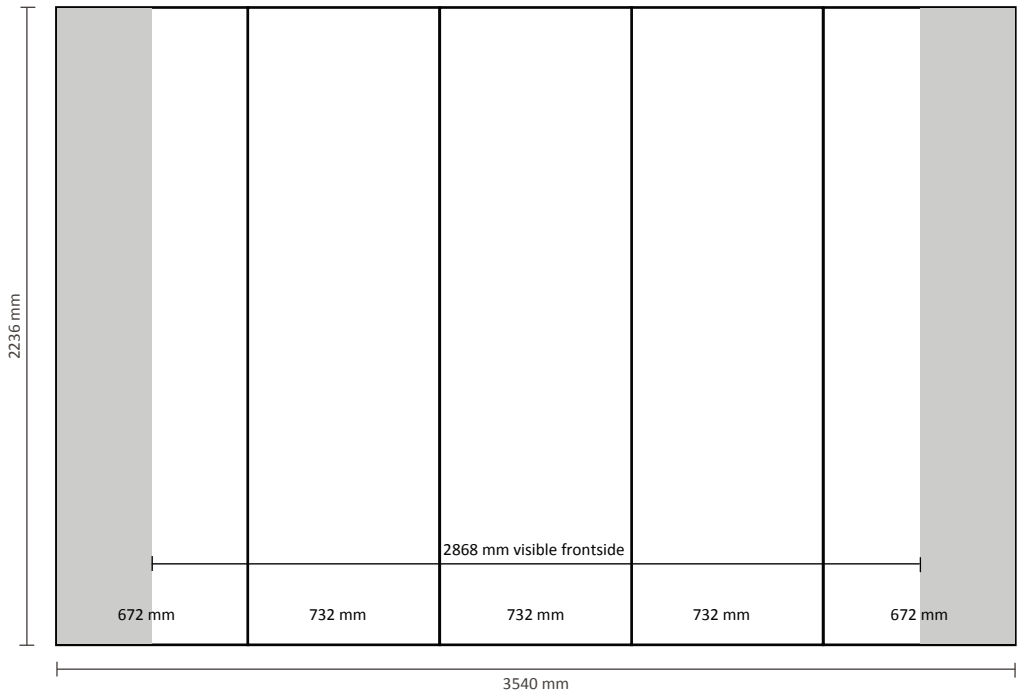

Pop-Up Magnetic 2x3 Straight (PUM23S)

Graphical specifications

- Number of prints: 4
- Actual size of print:
 - *Front side, 2 panels: 732 * 2236mm (W/H)
 - *Left / right side, 2 panels: 672 * 2236mm (W/H)
- Actual total size: 2808 * 2236mm (W/H)

Pop-Up Magnetic 3x3 Straight (PUM33S)

Graphical specifications

Number of prints: 5

Actual size of print:

- *Front side, 3 panels: 732 * 2236mm (W/H)
- *Left / right side, 2 panels: 672 * 2236mm (W/H)

Actual total size: 3540 * 2236mm (W/H)

Pop-Up Magnetic 4x3 Straight (PUM43S)

Graphical specifications

Number of prints: 6
 Actual size of print:
 *Front side, 4 panels: 732 * 2236mm (W/H)
 *Left / right side, 2 panels: 672 * 2236mm (W/H)
 Actual total size: 4272 * 2236mm (W/H)

Pop-Up Magnetic 5x3 Straight (PUM53S)

Graphical specifications

Number of prints: 7

Actual size of print:

- *Front side, 5 panels: 732 * 2236mm (W/H)
- *Left / right side, 2 panels: 672 * 2236mm (W/H)

Actual total size: 5004 * 2236mm (W/H)